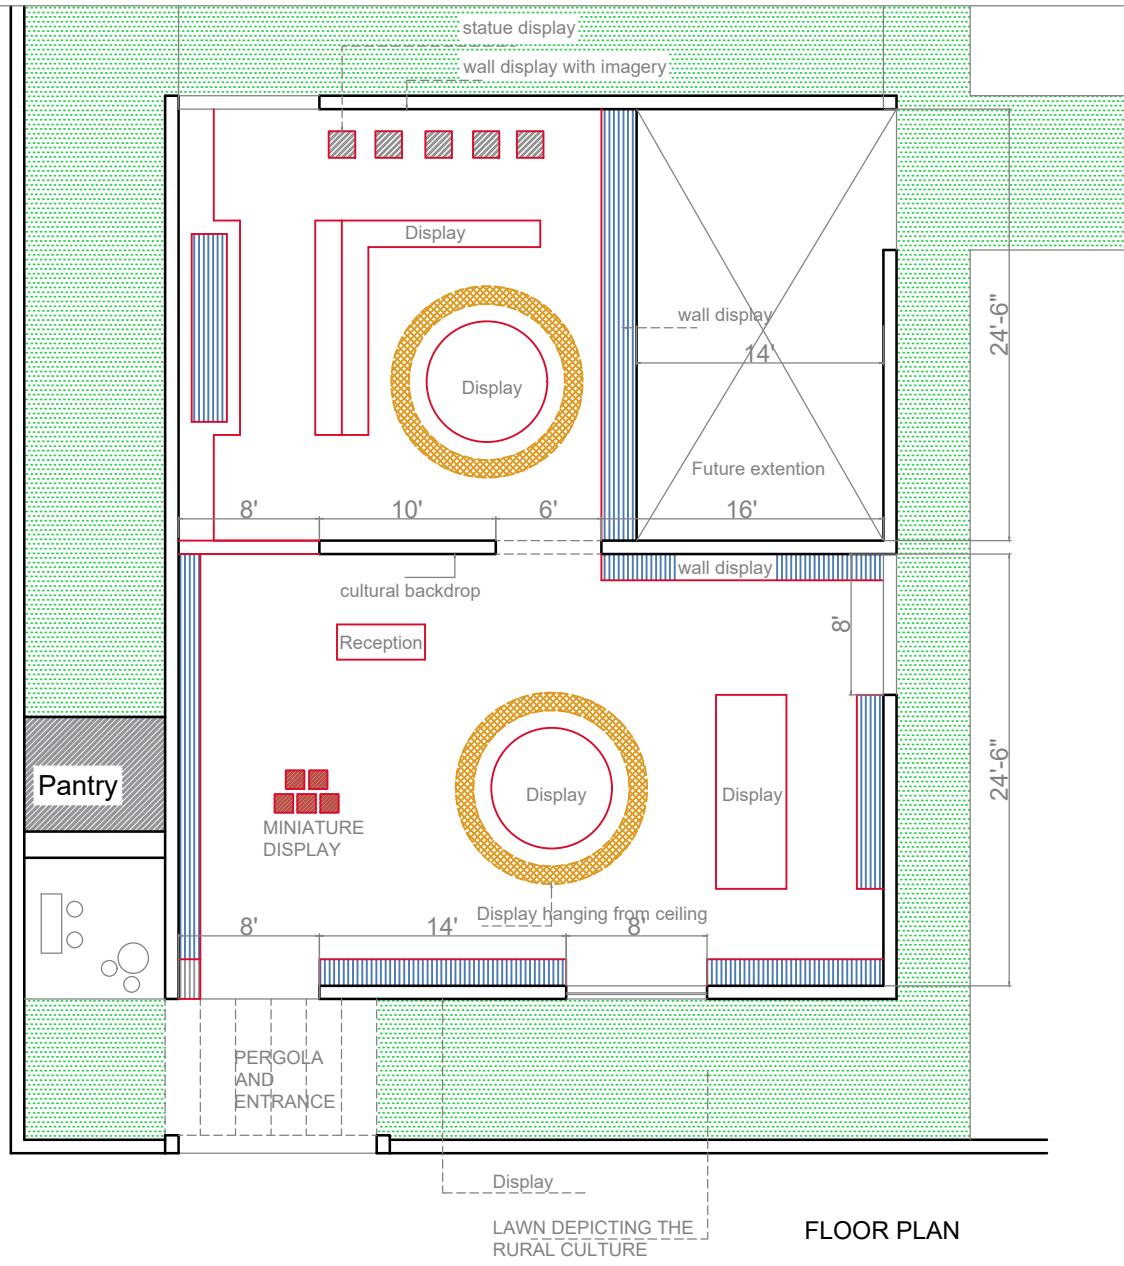

# PROPOSAL ALEAP EMPORIUM

## REFERENCE AND CONCEPT

EMPORIUM  
DISPLAY AND SALE OF TELANGANA ARTS:

1. DISPLAY AREA
2. MURAL ON WALLS IN ELEVATION
3. POTRAITS SYMBOLISING ART
4. CULTURAL HERITAGE WALL  
IN PICTURES AND MURALS
5. MODERN DEPCION OF METAL ART.
6. WHY TO BUY AND WHAT HAPPENS  
WHEN WE BUY LOCAL PRODUCTS.  
A KNOWLEDGE WALL IN ENTRANCE
7. PANTRY
8. TOILETS
9. AND LANDSCAPE WITH LOCAL PLANTS
10. ORGANIC STRUCTURE

12' height

FLOOR PLAN